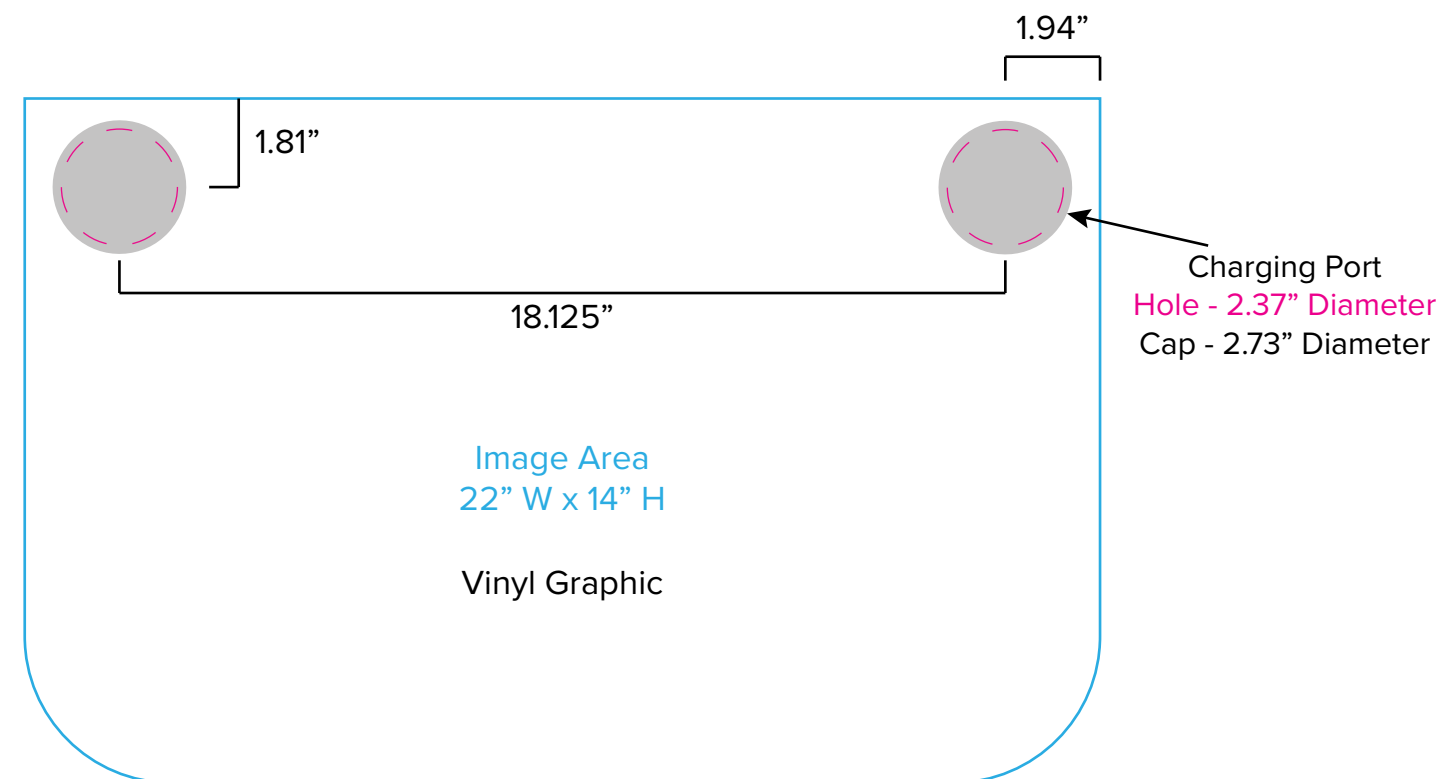

Graphic Template  
10 x 20 Inline Exhibit  
Backwall with Flat, Rectangular Panels – SEG Fabric Graphic

NOTE: All Raster Art (jpg, tiff, psd, png, etc.) must be at least 100 dpi at print size.

Standard kits are often customized. Please check with Customer Service to ensure that this template matches your specific job.

## Graphic Template

### Backwall Workstation Countertop – Vinyl Graphics

Graphics **NOT** included in base price. Please request pricing.

NOTE: All Raster Art (jpg, tiff, psd, png, etc.) must be at least 100 dpi at print size.