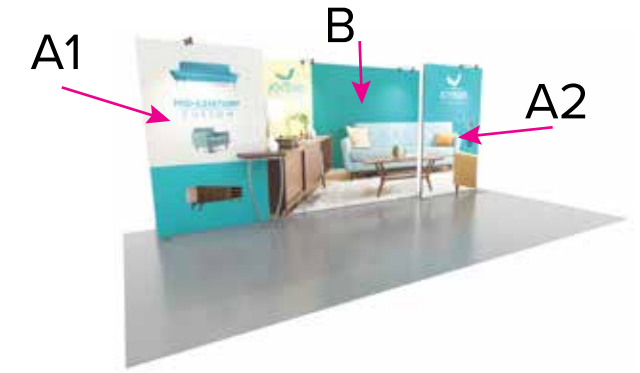

Graphic Template  
10 x 20 Inline Exhibit  
Backwall with Flat, Rectangular Panels – SEG Fabric Graphic

NOTE: All Raster Art (jpg, tiff, psd, png, etc.) must be at least 100 dpi at print size.

Standard kits are often customized. Please check with Customer Service to ensure that this template matches your specific job.

### Backwall Workstation Countertop – Vinyl Graphics

Graphics **NOT** included in base price. Please request pricing.

NOTE: All Raster Art (jpg, tiff, psd, png, etc.) must be at least 100 dpi at print size.